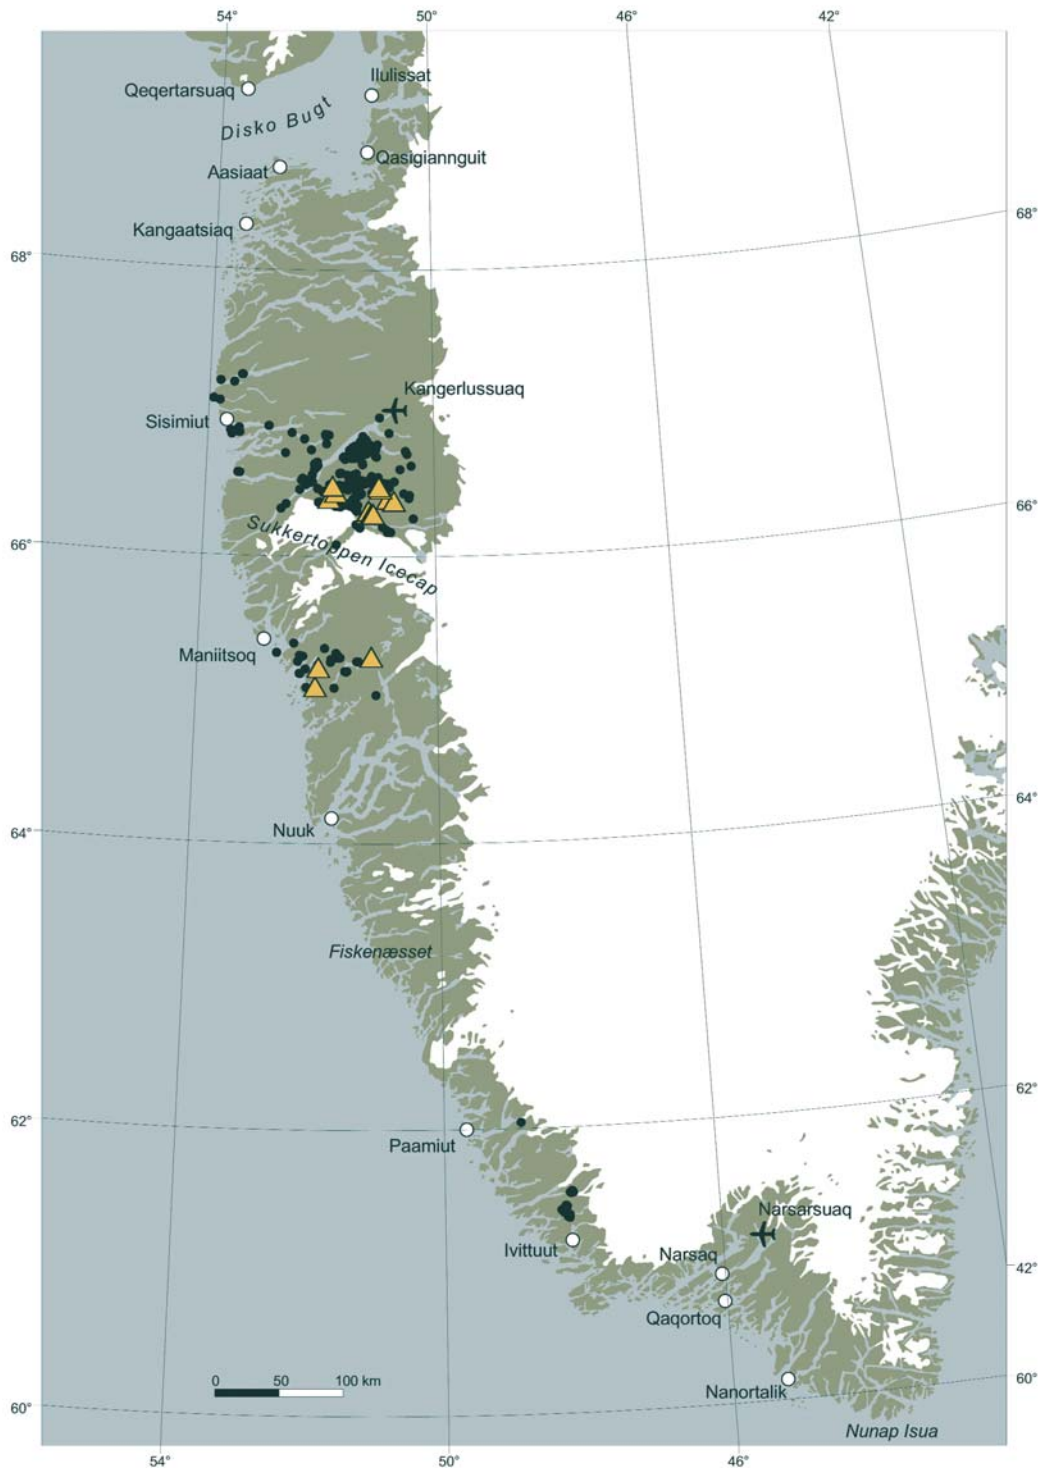

*Collage of the DVD and kimberlitic boulder*

The current mine plan is based on measured and indicated resources of approximately 400,000 oz gold, but the deposit has imminent upside potential and a resource expansion program will be conducted in parallel with mining operations.

#### EXPLOITATION LICENCES (EXCLUSIVE) FOR MINERALS:

**Licence:** 2003/05 at Napasorsuaq in South West Greenland.

**Licensee:** Nalunaq Gold Mine A/S, Greenland  
**Licence area:** An area covering 22 km<sup>2</sup>.

**Licence period:** 2003-2033. Expires 24 April 2033.

Overview of southern West Greenland with occurrences of kimberlitic rocks (black dots) and diamond finds (yellow triangles).

Examples of maps and tables downloaded from the DVD

Examples of maps and tables downloaded from the DVD  
 # Occurrences of kimberlitic rocks and diamonds in central West Greenland  
 # Locations for till sampling in central West Greenland  
 # Location of drill sites in central West Greenland