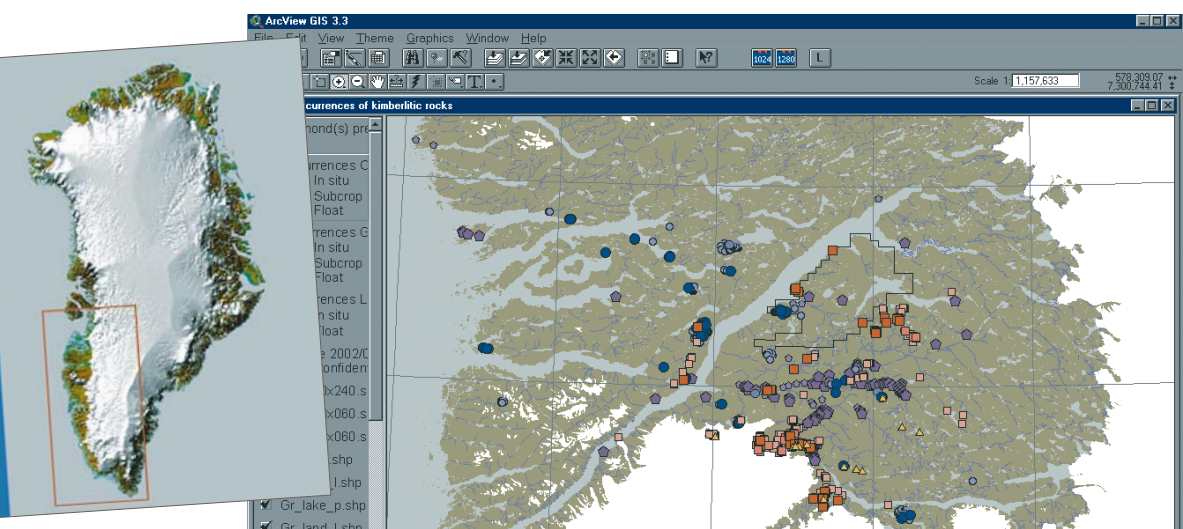

Examples of maps and tables downloaded from the DVD

Examples of maps and tables downloaded from the DVD
Occurrences of kimberlitic rocks and diamonds in central West Greenland
Locations for till sampling in central West Greenland
Location of drill sites in central West Greenland