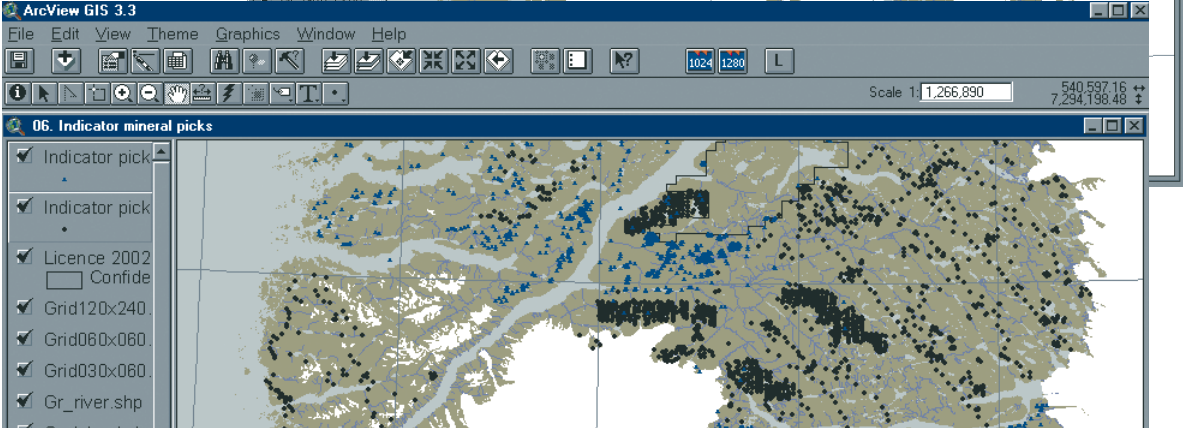

Examples of maps and tables downloaded from the DVD

Examples of maps and tables downloaded from the DVD
Occurrences of kimberlitic rocks and diamonds in central West Greenland
Locations for till sampling in central West Greenland
Location of drill sites in central West Greenland