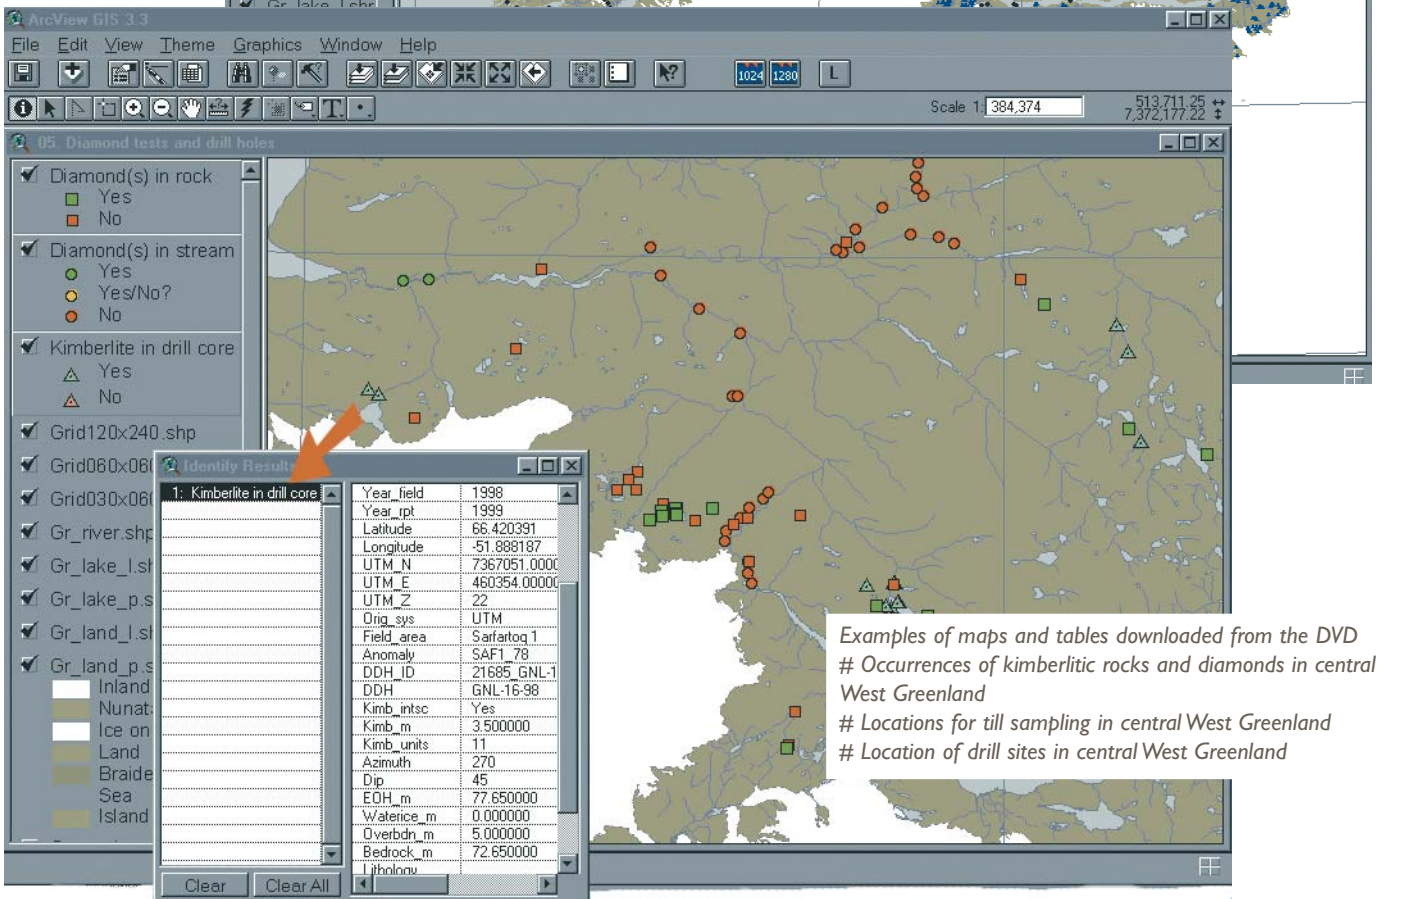

Examples of maps and tables downloaded from the DVD

Examples of maps and tables downloaded from the DVD
Occurrences of kimberlitic rocks and diamonds in central West Greenland
Locations for till sampling in central West Greenland
Location of drill sites in central West Greenland