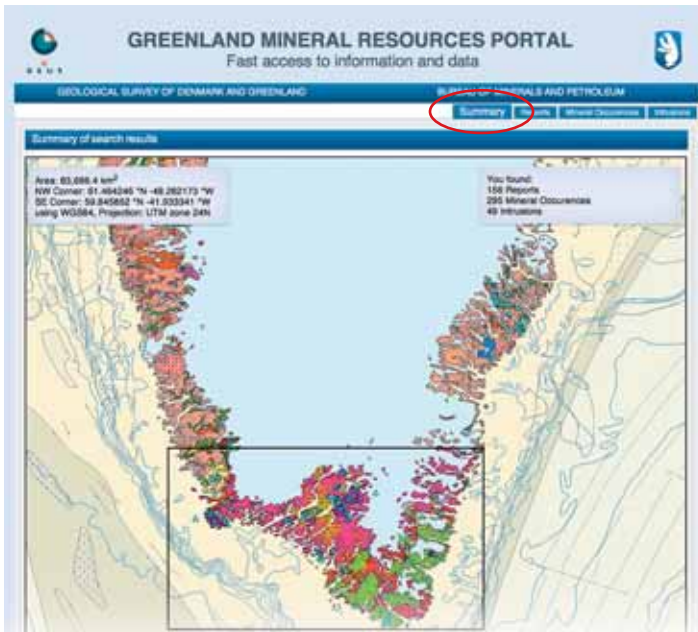

The results of your search can easily be studied on-screen. A summary is presented first and from banners on this, there is access to the themes you have indicated. There are live links to pdf-files on some of the lists, but it is also possible to select freely any number of items, which will then be zipped and shipped to you electronically, e.g. scanned pdf-files of company reports from GEUS' archives or descriptions of mineralized sites.

There are visions for what will be added to the portal. New themes are being considered, such as original GEUS field maps and published maps, photographs of important sites, photo flight lines, mineral licenses, and other types of data being used in the mineral exploration of Greenland. Finally, thoughts are being given to allow direct access to real data, downloadable for free or at cost, as the case may be. Developments will reach into 2013.

You are invited to try out Greenland Mineral Resources Portal. Give us your comments and let us know what you would like to see on the portal.

Bureau of Minerals and Petroleum (BMP)
Government of Greenland
P.O. Box 930
DK-3900 Nuuk
Greenland

Tel: (+299) 34 68 00
Fax: (+299) 32 43 02
E-mail: bmp@nanoq.gl
Internet: www.bmp.gl

GEUS

Geological Survey of Denmark and Greenland (GEUS)
Øster Voldgade 10
DK-1350 Copenhagen K
Denmark

Tel: (+45) 38 14 20 00
Fax: (+45) 38 14 20 50
E-mail: geus@geus.dk
Internet: www.geus.dk

Authors
Leif Thorning, GEUS

Editor
Lars Lund Sørensen, GEUS

Layout
Henrik Klinge Pedersen, GEUS

Printed
February 2012 © GEUS

Printers
GEUS

ISSN
1602-8171