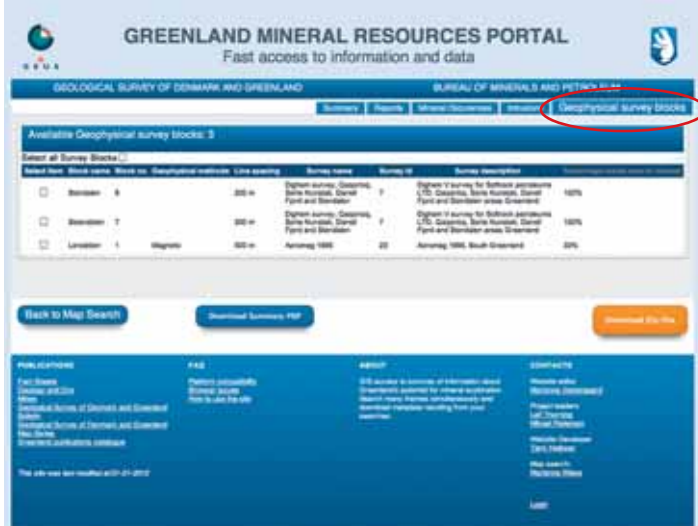

The results of your search can easily be studied on-screen. A summary is presented first and from banners on this, there is access to the themes you have indicated. There are live links to pdf-files on some of the lists, but it is also possible to select freely any number of items, which will then be zipped and shipped to you electronically, e.g. scanned pdf-files of company reports from GEUS' archives or descriptions of mineralized sites.

There are visions for what will be added to the portal. New themes are being considered, such as original GEUS field maps and published maps, photographs of important sites, photo flight lines, mineral licenses, and other types of data being used in the mineral exploration of Greenland. Finally, thoughts are being given to allow direct access to real data, downloadable for free or at cost, as the case may be. Developments will reach into 2013.

You are invited to try out Greenland Mineral Resources Portal. Give us your comments and let us know what you would like to see on the portal.

Bureau of Minerals and Petroleum (BMP)
Government of Greenland
P.O. Box 930
DK-3900 Nuuk
Greenland

Tel: (+299) 34 68 00
Fax: (+299) 32 43 02
E-mail: bmp@nanoq.gl
Internet: www.bmp.gl

GEUS

Geological Survey of Denmark and Greenland (GEUS)
Øster Voldgade 10
DK-1350 Copenhagen K
Denmark

Tel: (+45) 38 14 20 00
Fax: (+45) 38 14 20 50
E-mail: geus@geus.dk
Internet: www.geus.dk

Authors
Leif Thorning, GEUS

Editor
Lars Lund Sørensen, GEUS

Layout
Henrik Klinge Pedersen, GEUS

Printed
February 2012 © GEUS

Printers
GEUS

ISSN
1602-8171